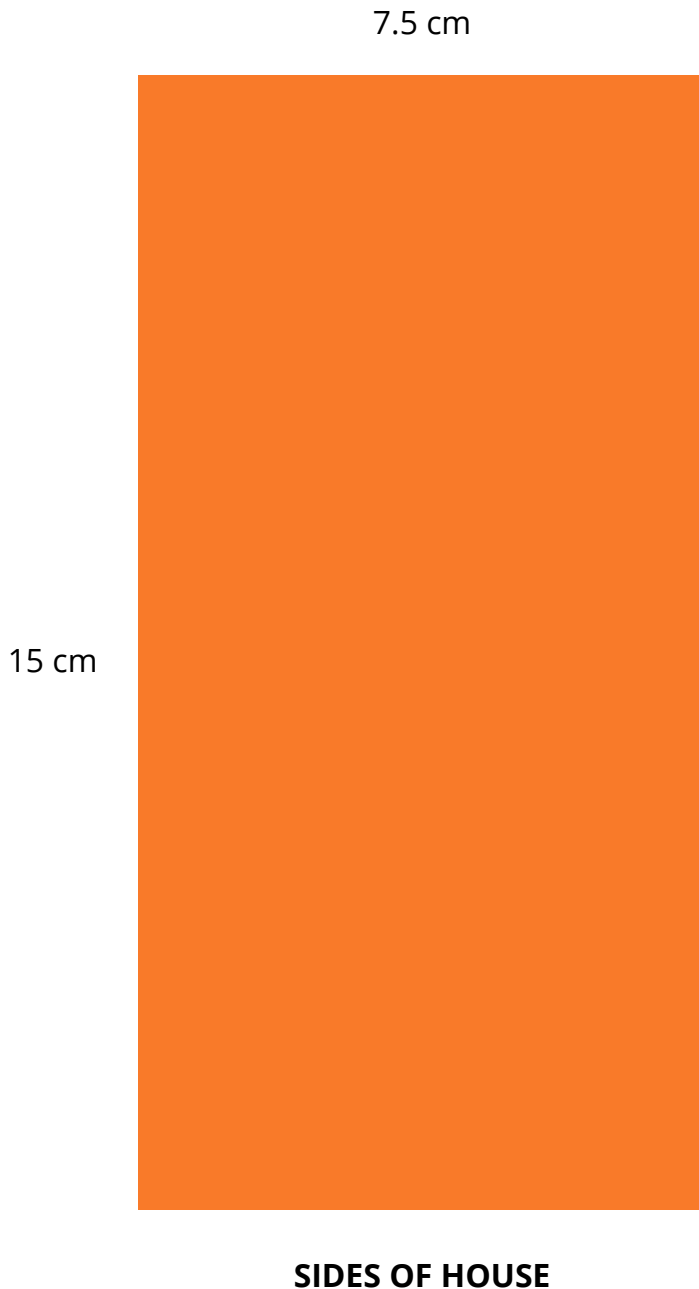

GINGERBREAD HOUSE TEMPLATE

15 cm (total length)

10 cm

FRONT & BACK OF HOUSE

15 cm

10 cm

ROOF OF HOUSE